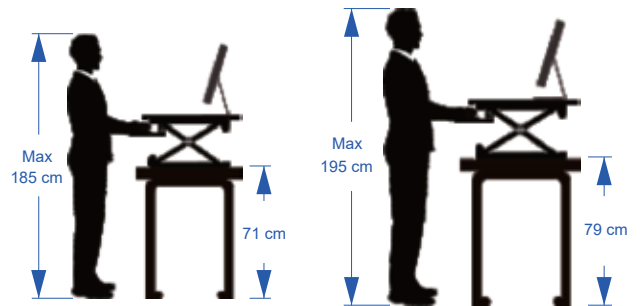

Color: Black / White
Weight capacity: 16 kg

Dimensions

Applied desks

Standard desk

L-shaped desk

Fits most people's height

Applied monitor size

Support one screen up to 30" and dual screens up to 24"