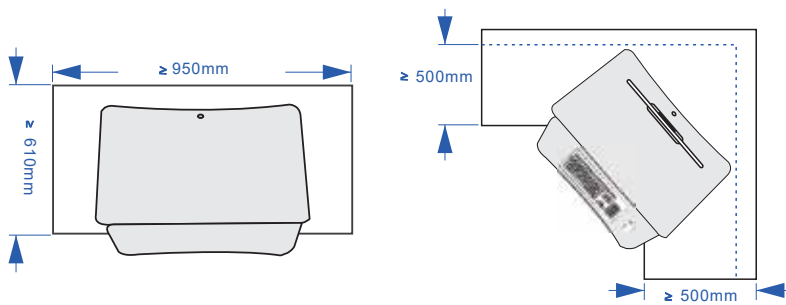

Color: Black / White
Weight capacity: 16 kg

Dimensions

Applied desks

Standard desk

L-shaped desk

Fits most people's height

Applied monitor size

Support one screen up to 30" and dual screens up to 24"