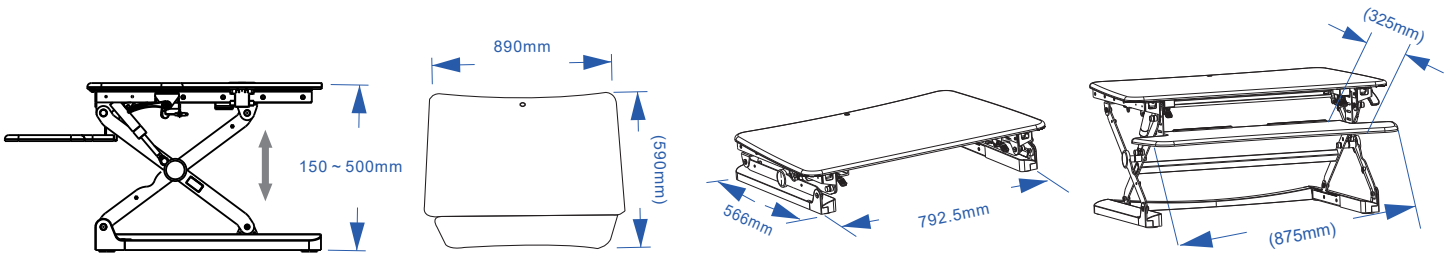

Color: Black / White
Weight capacity: 16 kg

Dimensions

Applied desks

Standard desk

L-shaped desk

Fits most people's height

Applied monitor size

Support one screen up to 30" and dual screens up to 24"