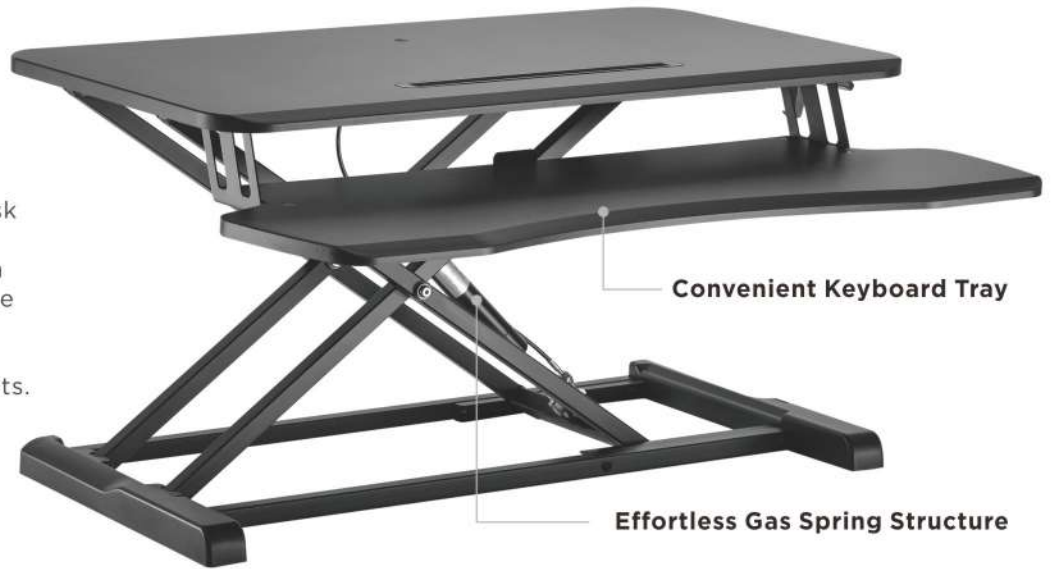

GAS SPRING SCISSOR LIFT SIT-STAND DESKTOP WORKSTATION

DWS28 Series

DWS28 Series

Gas Spring Scissor Lift Sit-Stand Desktop Workstation

A Sleek design combined with strong holding power

DWS28 Series will turn any desk into an active, healthy, height adjustable sit-stand desk. With DWS28 Series, you can increase movement, gain energy, and become more productive by adopting new active work habits.

Smooth Gas Spring Height Adjustment accommodates most users

Easy Squeeze Handle adjusts the height in a snap

Extra Storage Slot for phone, tablet and other accessories

DWS28 Series

Gas Spring Scissor Lift Sit-Stand Desktop Workstation

DWS28-02N Standard Surface with Deluxe Desktop

Item No.	DWS28-02N
Worksurface Material	MDF & PVC
Product Dimensions	950x615x110-505mm (37.4"x24.2"x4.3"-19.9")
Worksurface Size	950x400mm (37.4"x15.7")
Tabletop Thickness	15mm (0.6")
Height Range	110-505mm (4.3"-19.9")
Worksurface Weight Capacity	15kg/33lbs
Keyboard Weight Capacity	2kg/4.4lbs