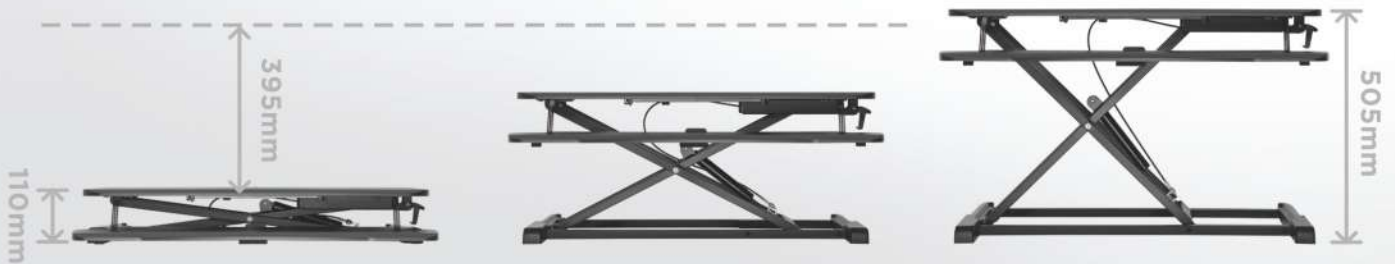

GAS SPRING SCISSOR LIFT SIT-STAND DESKTOP WORKSTATION

DWS28 Series

DWS28 Series

Gas Spring Scissor Lift Sit-Stand Desktop Workstation

A Sleek design combined with strong holding power

DWS28 Series will turn any desk into an active, healthy, height adjustable sit-stand desk. With DWS28 Series, you can increase movement, gain energy, and become more productive by adopting new active work habits.

Smooth Gas Spring Height Adjustment accommodates most users

Easy Squeeze Handle adjusts the height in a snap

Extra Storage Slot for phone, tablet and other accessories

DWS28 Series

Gas Spring Scissor Lift Sit-Stand Desktop Workstation

DWS28-02N Standard Surface with Deluxe Desktop

Item No.	DWS28-02N
Worksurface Material	MDF & PVC
Product Dimensions	950x615x110-505mm (37.4"x24.2"x4.3"-19.9")
Worksurface Size	950x400mm (37.4"x15.7")
Tabletop Thickness	15mm (0.6")
Height Range	110-505mm (4.3"-19.9")
Worksurface Weight Capacity	15kg/33lbs
Keyboard Weight Capacity	2kg/4.4lbs