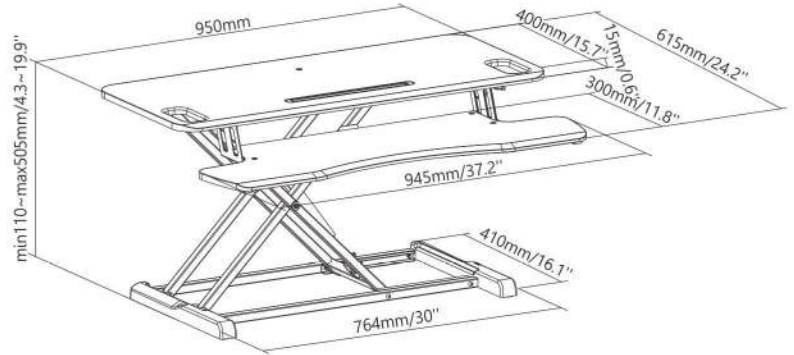

Smooth Gas Spring Height Adjustment accommodates most users

Easy Squeeze Handle adjusts the height in a snap

Extra Storage Slot for phone, tablet and other accessories

DWS28 Series

Gas Spring Scissor Lift Sit-Stand Desktop Workstation

DWS28-02N Standard Surface with Deluxe Desktop

Item No.	DWS28-02N
Worksurface Material	MDF & PVC
Product Dimensions	950x615x110-505mm (37.4"x24.2"x4.3"-19.9")
Worksurface Size	950x400mm (37.4"x15.7")
Tabletop Thickness	15mm (0.6")
Height Range	110-505mm (4.3"-19.9")
Worksurface Weight Capacity	15kg/33lbs
Keyboard Weight Capacity	2kg/4.4lbs