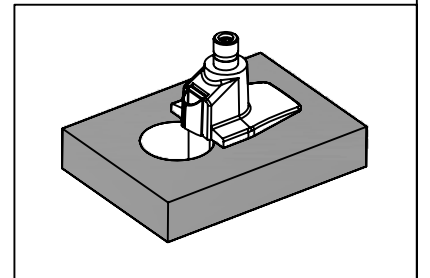

Installation Manual

Desk Clamp

Grommet Hole

Thru-Desk

Installation Manual

Installation Manual

Parts list

No.	ITEM	SPECS	QUANTITY
A			1
B			1
C		M8*90	1
D			1
E		M8*160	1
F			1
G			1
H			1
I		M4*12	4
J		M6	1
K		M4	1
L		M3	1