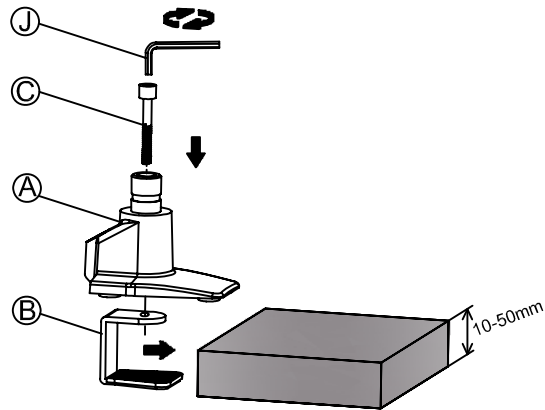

Installation Manual

Desk Clamp

Grommet Hole

Thru-Desk

Installation Manual

Installation Manual

Parts list

No.	ITEM	SPECS	QUANTITY
A			1
B			1
C		M8*90	1
D			1
E		M8*160	1
F			1
G			1
H			1
I		M4*12	4
J		M6	1
K		M4	1
L		M3	1