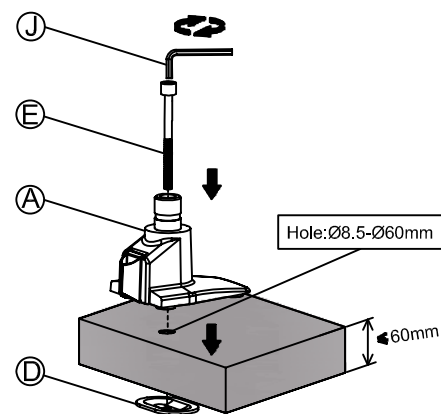

Installation Manual

Desk Clamp

Grommet Hole

Thru-Desk

Installation Manual

Installation Manual

Parts list

No.	ITEM	SPECS	QUANTITY
A			1
B			1
C		M8*90	1
D			1
E		M8*160	1
F			1
G			1
H			1
I		M4*12	4
J		M6	1
K		M4	1
L		M3	1