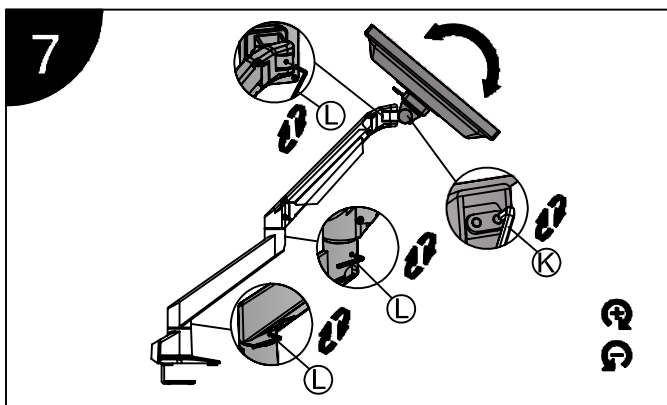

Installation Manual

Desk Clamp

Grommet Hole

Thru-Desk

Installation Manual

Installation Manual

Parts list

No.	ITEM	SPECS	QUANTITY
A			1
B			1
C		M8*90	1
D			1
E		M8*160	1
F			1
G			1
H			1
I		M4*12	4
J		M6	1
K		M4	1
L		M3	1