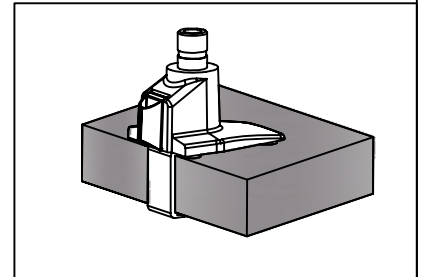

Installation Manual

Desk Clamp

Grommet Hole

Thru-Desk

Installation Manual

Installation Manual

Parts list

No.	ITEM	SPECS	QUANTITY
A			1
B			1
C		M8*90	1
D			1
E		M8*160	1
F			1
G			1
H			1
I		M4*12	4
J		M6	1
K		M4	1
L		M3	1