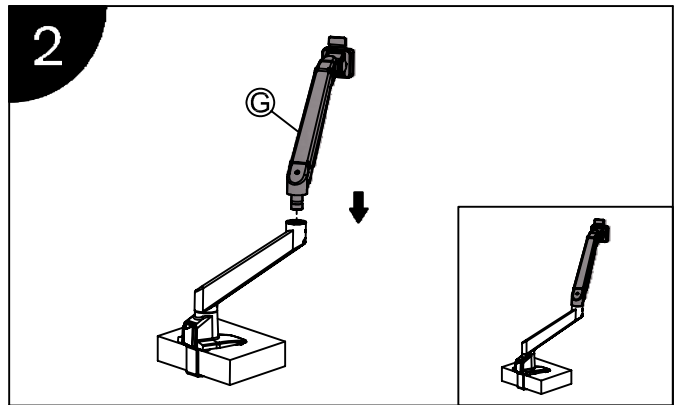

Installation Manual

Desk Clamp

Grommet Hole

Thru-Desk

Installation Manual

Installation Manual

Parts list

No.	ITEM	SPECS	QUANTITY
A			1
B			1
C		M8*90	1
D			1
E		M8*160	1
F			1
G			1
H			1
I		M4*12	4
J		M6	1
K		M4	1
L		M3	1