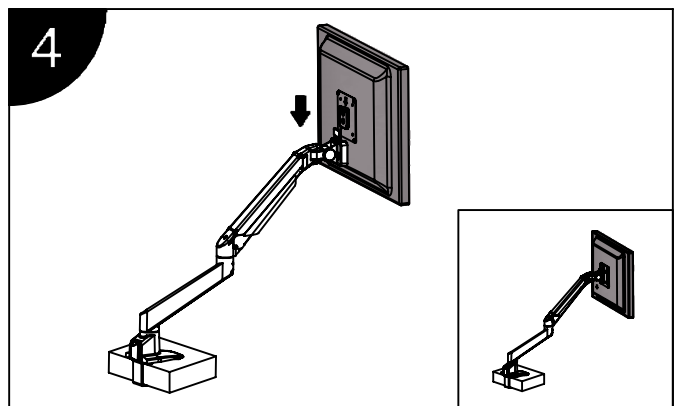

Installation Manual

Desk Clamp

Grommet Hole

Thru-Desk

Installation Manual

Installation Manual

Parts list

No.	ITEM	SPECS	QUANTITY
A			1
B			1
C		M8*90	1
D			1
E		M8*160	1
F			1
G			1
H			1
I		M4*12	4
J		M6	1
K		M4	1
L		M3	1