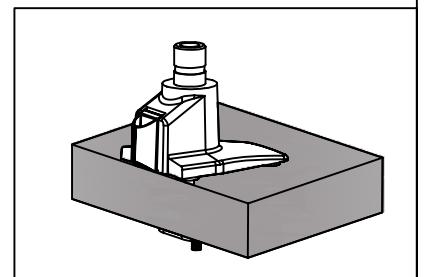

Installation Manual

Desk Clamp

Grommet Hole

Thru-Desk

Installation Manual

Installation Manual

Parts list

No.	ITEM	SPECS	QUANTITY
A			1
B			1
C		M8*90	1
D			1
E		M8*160	1
F			1
G			1
H			1
I		M4*12	4
J		M6	1
K		M4	1
L		M3	1