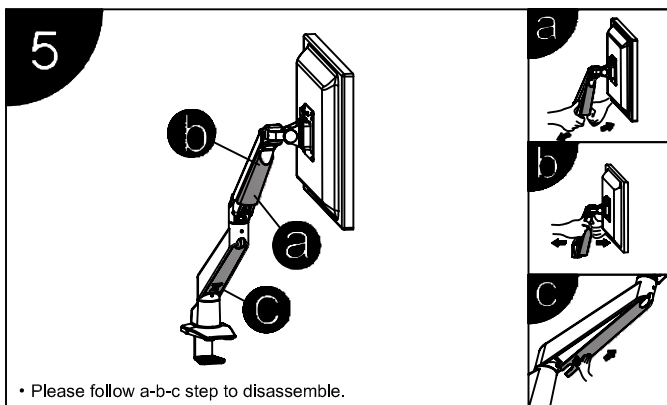

Installation Manual

Desk Clamp

Grommet Hole

Thru-Desk

Installation Manual

Installation Manual

Parts list

No.	ITEM	SPECS	QUANTITY
A			1
B			1
C		M8*90	1
D			1
E		M8*160	1
F			1
G			1
H			1
I		M4*12	4
J		M6	1
K		M4	1
L		M3	1