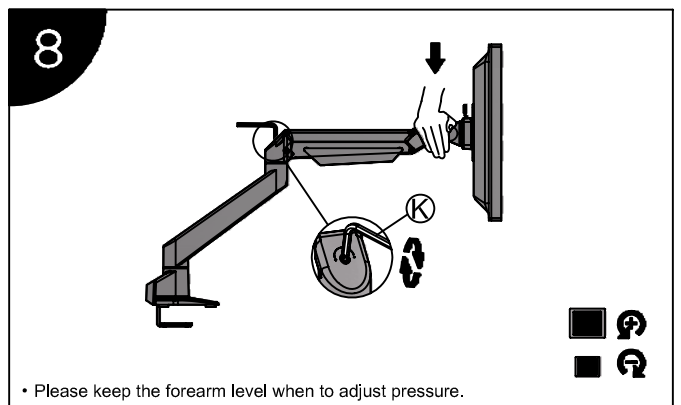

Installation Manual

Desk Clamp

Grommet Hole

Thru-Desk

Installation Manual

Installation Manual

Parts list

No.	ITEM	SPECS	QUANTITY
A			1
B			1
C		M8*90	1
D			1
E		M8*160	1
F			1
G			1
H			1
I		M4*12	4
J		M6	1
K		M4	1
L		M3	1