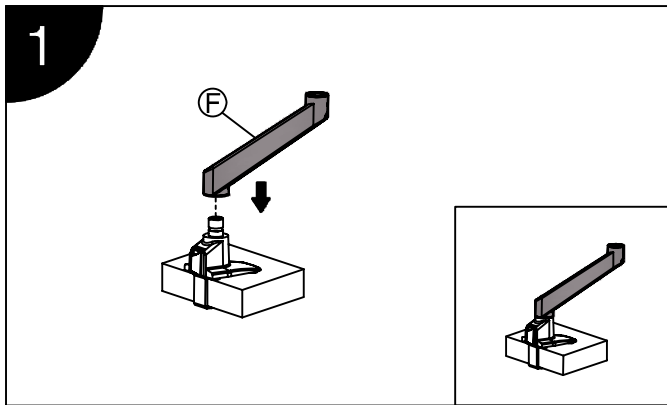

Installation Manual

Desk Clamp

Grommet Hole

Thru-Desk

Installation Manual

Installation Manual

Parts list

No.	ITEM	SPECS	QUANTITY
A			1
B			1
C		M8*90	1
D			1
E		M8*160	1
F			1
G			1
H			1
I		M4*12	4
J		M6	1
K		M4	1
L		M3	1