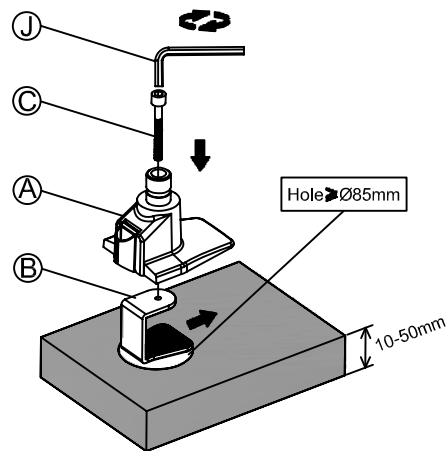

Installation Manual

Desk Clamp

Grommet Hole

Thru-Desk

Installation Manual

Installation Manual

Parts list

No.	ITEM	SPECS	QUANTITY
A			1
B			1
C		M8*90	1
D			1
E		M8*160	1
F			1
G			1
H			1
I		M4*12	4
J		M6	1
K		M4	1
L		M3	1