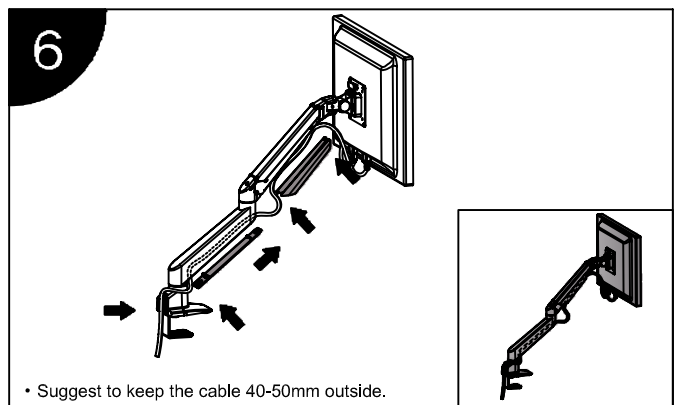

Installation Manual

Desk Clamp

Grommet Hole

Thru-Desk

Installation Manual

Installation Manual

Parts list

No.	ITEM	SPECS	QUANTITY
A			1
B			1
C		M8*90	1
D			1
E		M8*160	1
F			1
G			1
H			1
I		M4*12	4
J		M6	1
K		M4	1
L		M3	1