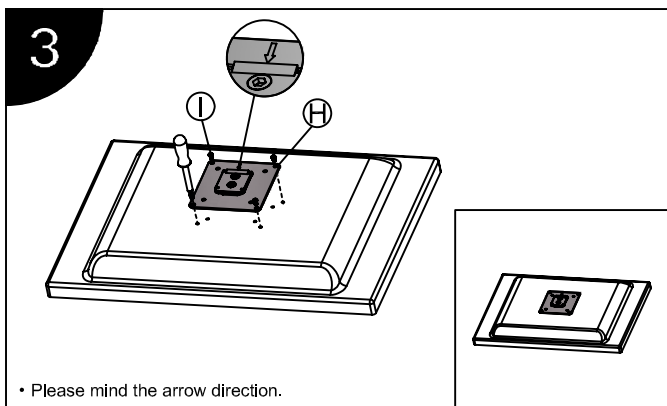

Installation Manual

Desk Clamp

Grommet Hole

Thru-Desk

Installation Manual

Installation Manual

Parts list

No.	ITEM	SPECS	QUANTITY
A			1
B			1
C		M8*90	1
D			1
E		M8*160	1
F			1
G			1
H			1
I		M4*12	4
J		M6	1
K		M4	1
L		M3	1